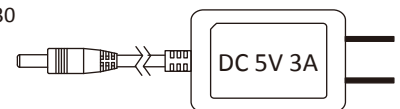

Schizzo del prodotto

Specifiche

Modulo telecamera integrata	
Built-in Image Sensor	1/2.9" progressive CMOS sensor
Sensor Resolution	2000x1121
Sensor Sensitivity	0.1 Lux @ F 2.0
Lens F/No.	F 2.0
Focal Length	4.3mm
Angle of View	78.2°
Specifiche video	
Algorithm	H.264, JPEG
File Format	MOV, JPG
Video Recording Mode	Auto/Manual/Motion Detection
Recording Capability	1920x1080, 1280x720, 848x480
Frame Rate	Up to 30 fps
Photo Capability	2M(1600*1200)
Wi-Fi	
Wi-Fi	Built-in Wi-Fi Module(IEEE 802.11b/g/n)
Wi-Fi Protocol	TCP/IP
Archiviazione e I/O	
Memory Type	Memory Card (Support up to 32GB)
Data Interface	Mini USB 2.0
+arie	
Date/Time Table	YYYY/MM/DD, HH:MM:SS
Snapshot	Recording and playback video (via smartphone)
Alimentazione	
Power Input	DC5V 3A
Recording time	500min @ 1920x1080 resolution (16GB memory card)

Accessori standard

CHG-0530

S-USB/MICRO USB

Istruzioni per l'uso

ADT-EU2PIN

Scheda di memoria

ADT-TC

ADT-MU